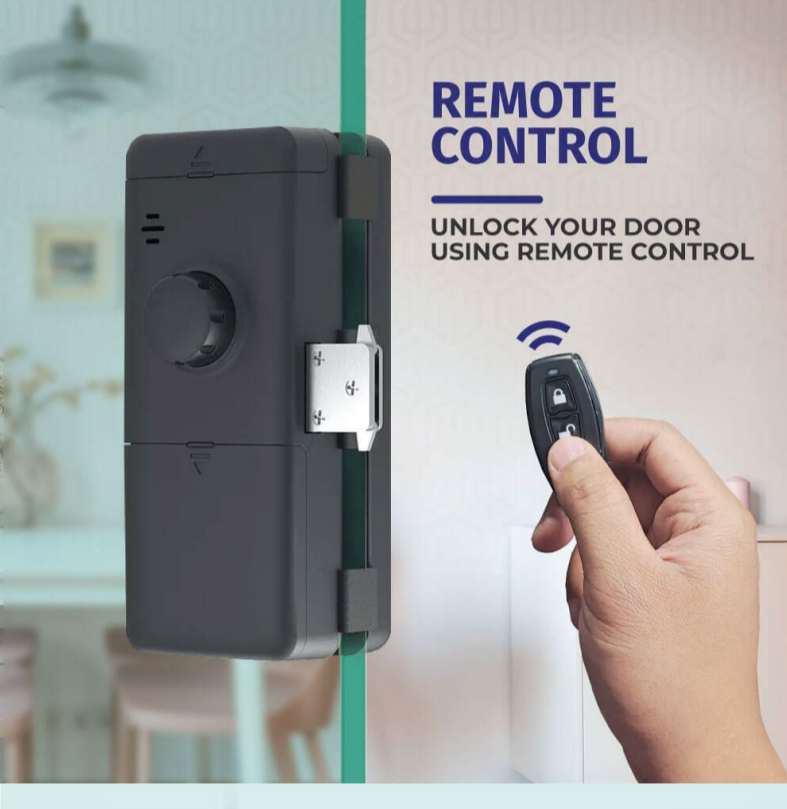

*SUITABLE FOR GLASS DOOR

Suitable for Glass Doors with Simple Installation & No Drilling!
 Access your glass door with only your Fingerprint, Passcode, Access Card or Remote Control! Also included in the package is the all powerful Bluetooth App – allowing many features such as Time Duration Pin Code, One Time Pin Code and Many More!
 Secure your Glass Lock with TRIDENT ATLANNA.

Unlocking Ways:	APP BLE / Fingerprint / Pincode / RFID Card / Remote
Fingerprint Head:	Semiconductor Biological Recognition
F/print Speed:	≤0.3s False Accept Rate: ≤0.0001% False Reject Rate: ≤0.0001%
Applicable Door:	Frameless Glass Door (double opening), Sliding Door
Emergency:	Micro USB Port Working Voltage: 4x 5 th 1.5V (AA Alkaline Batteries)
Working Temp.:	-20°C-60°C Static Power Consumption: Less than 60ua
Opening Method:	Left and Right Interchange Product Weight: 1.8kg