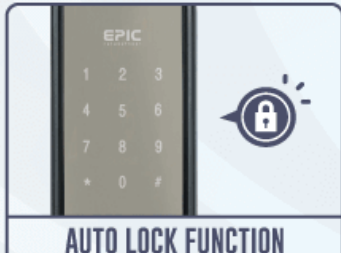

EPIC

SHINE - 9000K

GLASS MATERIAL

BIG MORTISE

DOUBLE LOCKING

AUTO LOCK FUNCTION

digitallock

INSTALLATION
BY CERTIFIED INSTALLER

2★ ★ ★ ★ ★ LOCAL
YEARS WARRANTY

YOUR DIGITAL LOCK SPECIALIST

PASSCODE

INCLUDE GUEST PIN NUMBER (OTP NUMBER)

RFID CARD

UP TO 200 CARD CAN BE REGISTERED

OVERRIDE KEY

In case of emergency