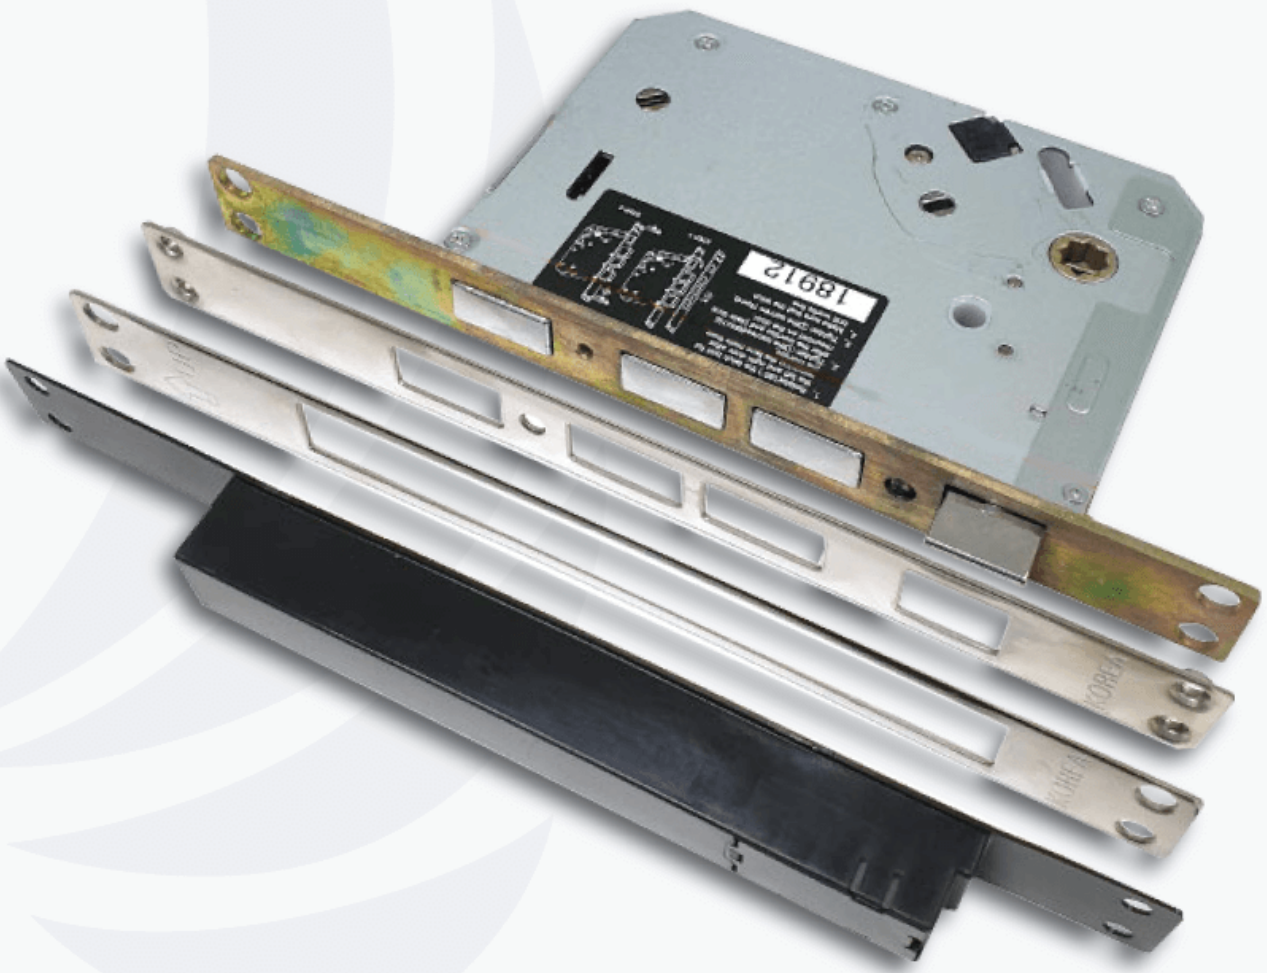

EPIC

SHINE - 9000K

GLASS MATERIAL

BIG MORTISE

DOUBLE LOCKING

AUTO LOCK FUNCTION

digitallock

INSTALLATION
BY CERTIFIED INSTALLER

9V BATTERY

OPERATE WITH 9V BATTERY FROM OUTSIDE
WHEN INTERNAL BATTERY IS DISCHARGED

BIG MORTISE

COME WITH 3 BOLT

EAGLE SECURE TECH SDN BHD (1110435-K)

No 5, Jalan PJU 5/9, Dataran Sunway, Kota Damansara, 47810 Petaling Jaya, Selangor.