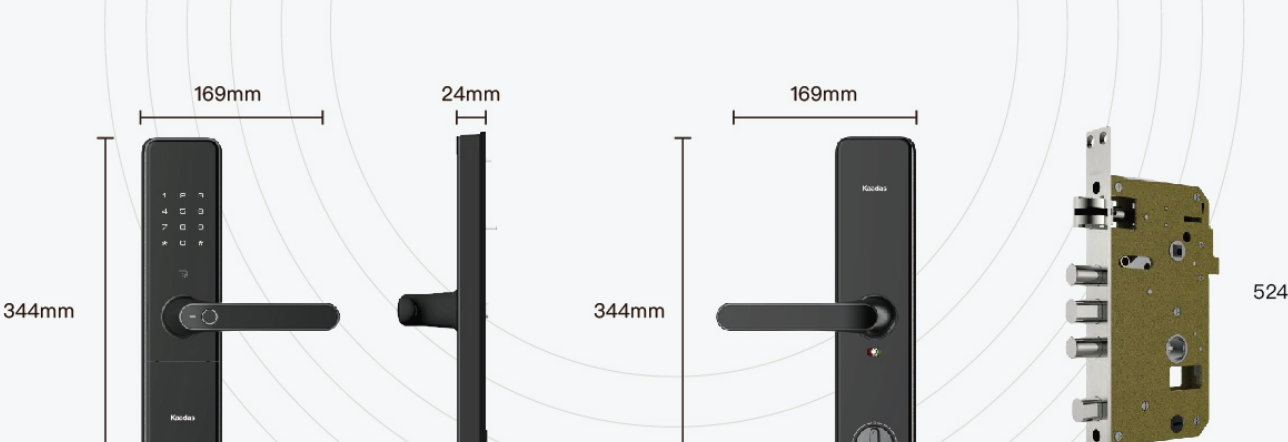

# Kaadas

KD-S500

FPC FINGERPRINT

AUTOMATIC LOCKING

DOUBLE LOCK FUNCTION

WRONG ENTRY ALARM

**INSTALLATION**  
BY CERTIFIED INSTALLER

**2 YEARS WARRANTY**

## Kaadas S500

LEVER SMART LOCK

Double Lock from Inside

Safe Handle

Wrong-entry Alarm

Fake PIN Code

Administrate Lock via APP

Emergency Power Supply

### Security Functions

Privacy Mode | Fake Pin Code | Safe Handle

### Product Specification

Main Material	Aluminum Alloy	Keypad Type	Touchpad
Mortise Type	524	Code Length	6-12 Digits
Stainless Steel Deadbolt	Yes	Code Capacity	11 (1 Master Code; 10 User Codes)
Vertical Rods	No	Working Voltage	DC 6V
Voice Guide	Yes	Battery	4 AA Alkaline Batteries
Handing	Universal	Working Temperature (°C)	-20~60°C
Emergency Cylinder	Super Grade B	Emergency Power	5V Micro USB
Fingerprint Sensor	Semiconductor	RH (%)	20-90
Fingerprint Capacity	100	IoT Connection	Optional
Card Type	Mifare/13.56MHz	Door Category	Wooden, Anti-burglary Door, Steel
Card Capacity	100	Door Thickness (mm)	38-120