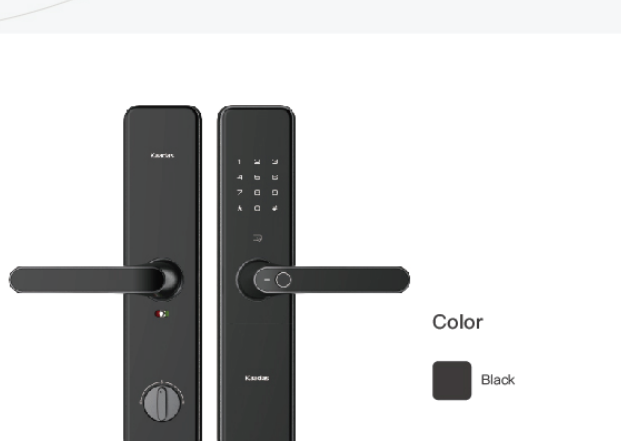

S500-C

Product Specification

Main Material	Aluminum Alloy	Keypad Type	Touchpad
Mortise Type	524	Code Length	6-12 Digits
Stainless Steel Deadbolt	Yes	Code Capacity	11 (1 Master Code; 10 User Codes)
Vertical Rods	No	Working Voltage	DC 6V
Voice Guide	Yes	Battery	4 AA Alkaline Batteries
Handing	Universal	Working Temperature (°C)	-20~60°C
Emergency Cylinder	Super Grade B	Emergency Power	5V Micro USB
Fingerprint Sensor	Semiconductor	RH (%)	20-90
Fingerprint Capacity	100	IoT Connection	Optional
Card Type	Mifare/13.56MHz	Door Category	Wooden, Anti-burglary Door, Steel
Card Capacity	100	Door Thickness (mm)	38-120