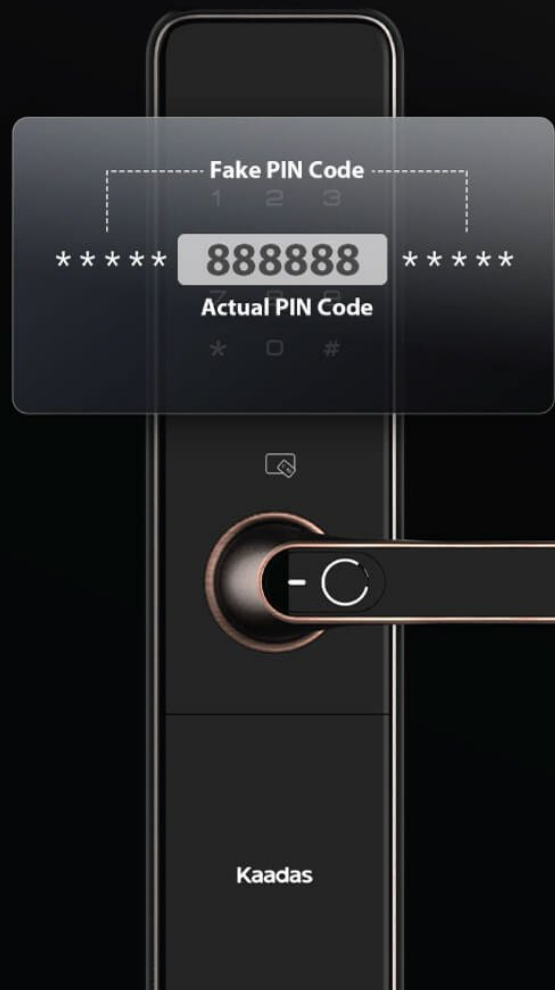

# Kaadas

KD-S500

FPC FINGERPRINT

AUTOMATIC LOCKING

DOUBLE LOCK FUNCTION

WRONG ENTRY ALARM

**INSTALLATION**  
BY CERTIFIED INSTALLER

**2 YEARS WARRANTY**

## Kaadas S500

LEVER SMART LOCK

Double Lock from Inside

Safe Handle

Wrong-entry Alarm

Fake PIN Code

Administrate Lock via APP

Emergency Power Supply

### Security Functions

Privacy Mode | Fake Pin Code | Safe Handle