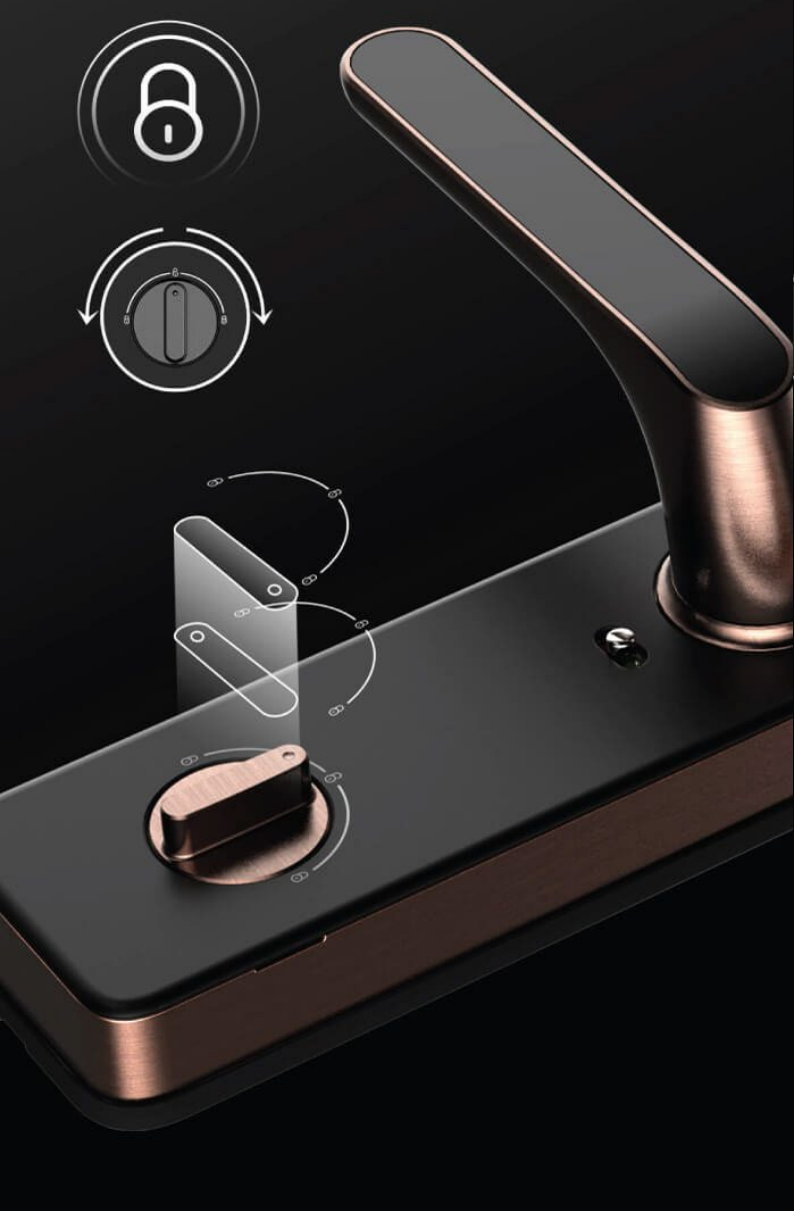

# Kaadas

KD-S500

FPC FINGERPRINT

AUTOMATIC LOCKING

DOUBLE LOCK FUNCTION

WRONG ENTRY ALARM

**INSTALLATION**  
BY CERTIFIED INSTALLER

**2 YEARS WARRANTY**

## Kaadas S500

LEVER SMART LOCK

Double Lock from Inside

Safe Handle

Wrong-entry Alarm

Fake PIN Code

Administrate Lock via APP

Emergency Power Supply