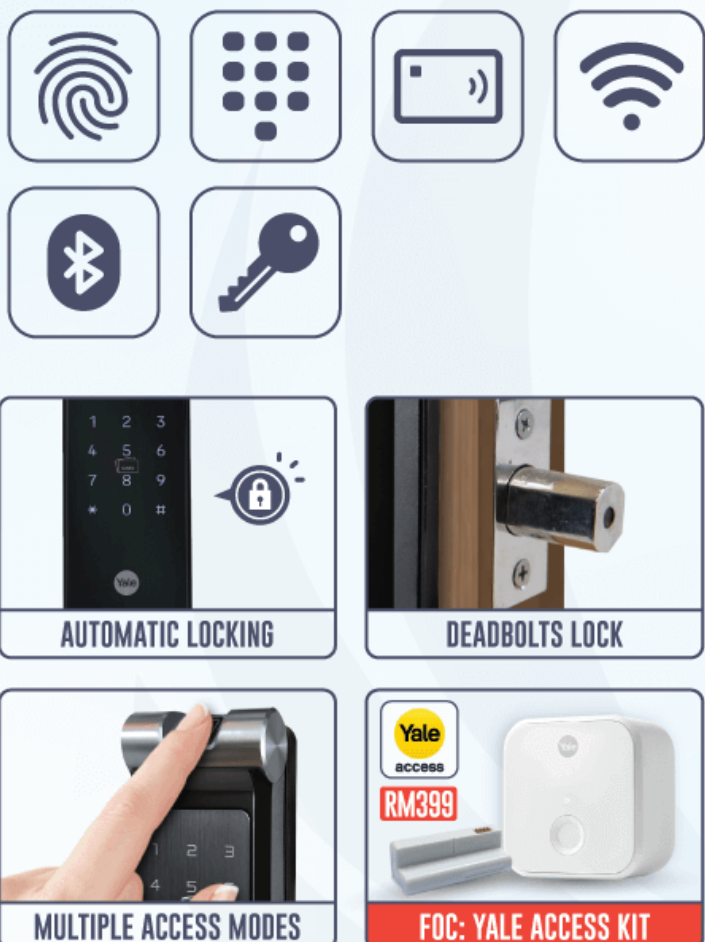

Yale® YDD 724A

INSTALLATION
BY CERTIFIED INSTALLER

2 YEARS LOCAL WARRANTY

YOUR DIGITAL LOCK SPECIALIST

Trusted every day

Make it smart. Yale YDD724A Smart Lock

Deadbolts are one of the most effective types of locks you can trust for the utmost protection for your home. These locks, like the YDD724A, are typically used on external doors and are nearly impossible to break down. YDD724A has multiple access modes to choose from such as fingerprint recognition, PIN code, RFID key, mechanical key and the optional remote control.

digitallock.com.my

Features

- Always in the know The activity feed in Yale Access App tracks how and when your door is locked and unlocked*
- Control who has access Let visitors in and out when you are not at home*
- Keep your home secure Check if your door is locked from anywhere*
- Monitor access from anywhere Always know who is coming and when*
- Voice Guide
- Anti-Panic Egress
- Fake Pin Code
- Remote Control (Optional)
- Automatic Locking
- Alarm (Break-in / Damage)
- Low Battery & Emergency Power

digitallock.com.my

Product dimension	Front body Main body	: 66(W) x 176(H) x 31.5(D) mm : 70(W) x 170(H) x 35(D) mm
Access credential	PIN code RFID key tag Fingerprint Mechanical key override Remote control	: Available : Available : Available : Available : Available (optional - sold separately)
Maximum no. of users	User PIN code User fingerprint User RFID tag	: Up to 100 : Up to 100 : Up to 100
Locking type	Deadbolt	
Backset	60mm / 70mm	
Door thickness	45 - 57mm	
Battery	Alkaline (AA x 4)	