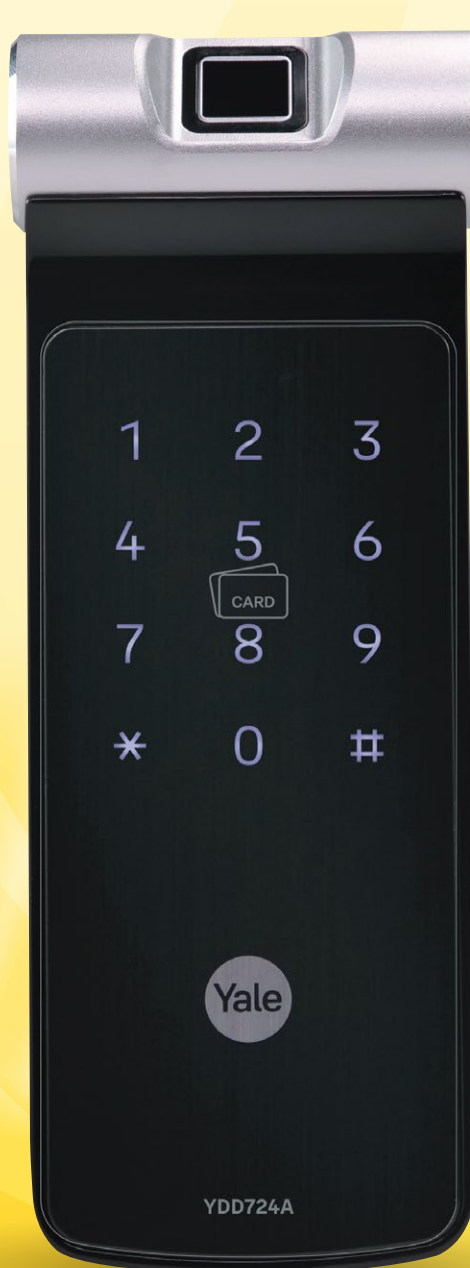

Yale® YDD 724A

INSTALLATION
BY CERTIFIED INSTALLER

2 YEARS LOCAL WARRANTY

YOUR DIGITAL LOCK SPECIALIST

Trusted every day

Make it smart. Yale YDD724A Smart Lock

Deadbolts are one of the most effective types of locks you can trust for the utmost protection for your home. These locks, like the YDD724A, are typically used on external doors and are nearly impossible to break down. YDD724A has multiple access modes to choose from such as fingerprint recognition, PIN code, RFID key, mechanical key and the optional remote control.

digitallock.com.my

Features

- Always in the know The activity feed in Yale Access App tracks how and when your door is locked and unlocked*
- Control who has access Let visitors in and out when you are not at home*
- Keep your home secure Check if your door is locked from anywhere*
- Monitor access from anywhere Always know who is coming and when*
- Voice Guide
- Anti-Panic Egress
- Fake Pin Code
- Remote Control (Optional)
- Automatic Locking
- Alarm (Break-in / Damage)
- Low Battery & Emergency Power

digitallock.com.my

Product dimension	Front body Main body	: 66(W) x 176(H) x 31.5(D) mm : 70(W) x 170(H) x 35(D) mm
Access credential	PIN code RFID key tag Fingerprint Mechanical key override Remote control	: Available : Available : Available : Available : Available (optional - sold separately)
Maximum no. of users	User PIN code User fingerprint User RFID tag	: Up to 100 : Up to 100 : Up to 100
Locking type	Deadbolt	
Backset	60mm / 70mm	
Door thickness	45 - 57mm	
Battery	Alkaline (AA x 4)	